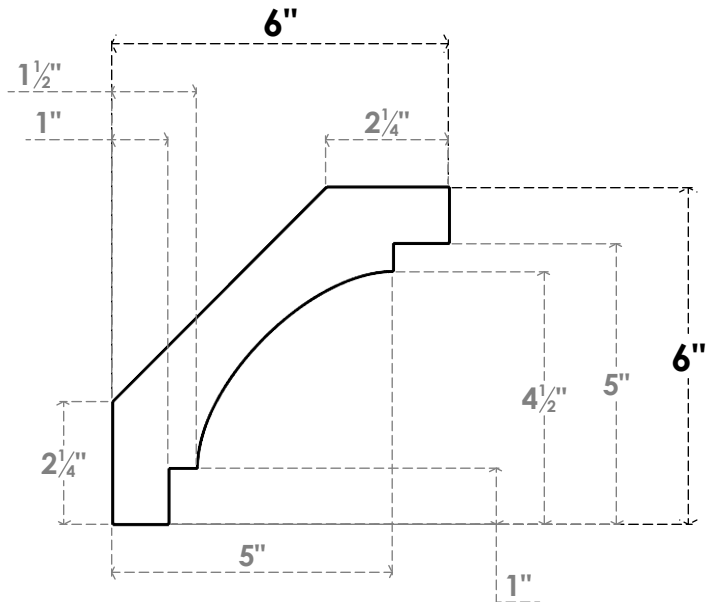

ITEM NUMBER: BRCPO050X06000X06000MRC

5"W X 6"D X 6"H MERCED ARCHITECTURAL GRADE PVC OPEN BRACE

SIDE PROFILE

FRONT PROFILE

ISOMETRIC

EKENA MILLWORK
2300 WEST MAIN ST.
CLARKSVILLE, TX 75426
TOLL FREE: 866-607-0453
WWW.EKENAMILLWORK.COM