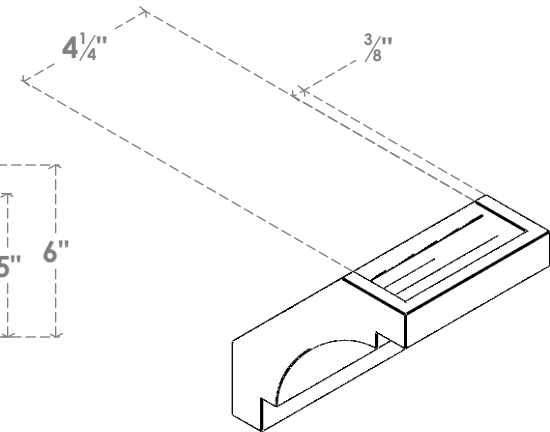

ITEM NUMBER: BRCPO050X06000X06000MRC

5"W X 6"D X 6"H MERCED ARCHITECTURAL GRADE PVC OPEN BRACE

SIDE PROFILE

FRONT PROFILE

ISOMETRIC

EKENA MILLWORK
2300 WEST MAIN ST.
CLARKSVILLE, TX 75426
TOLL FREE: 866-607-0453
WWW.EKENAMILLWORK.COM