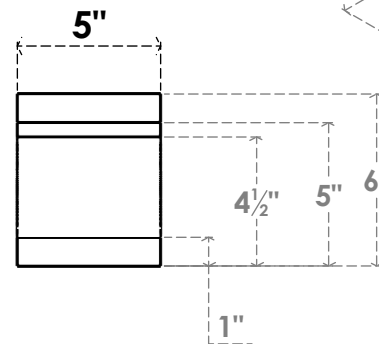

ITEM NUMBER: BRCPO050X06000X06000MRC

5"W X 6"D X 6"H MERCED ARCHITECTURAL GRADE PVC OPEN BRACE

SIDE PROFILE

FRONT PROFILE

ISOMETRIC

EKENA MILLWORK
2300 WEST MAIN ST.
CLARKSVILLE, TX 75426
TOLL FREE: 866-607-0453
WWW.EKENAMILLWORK.COM